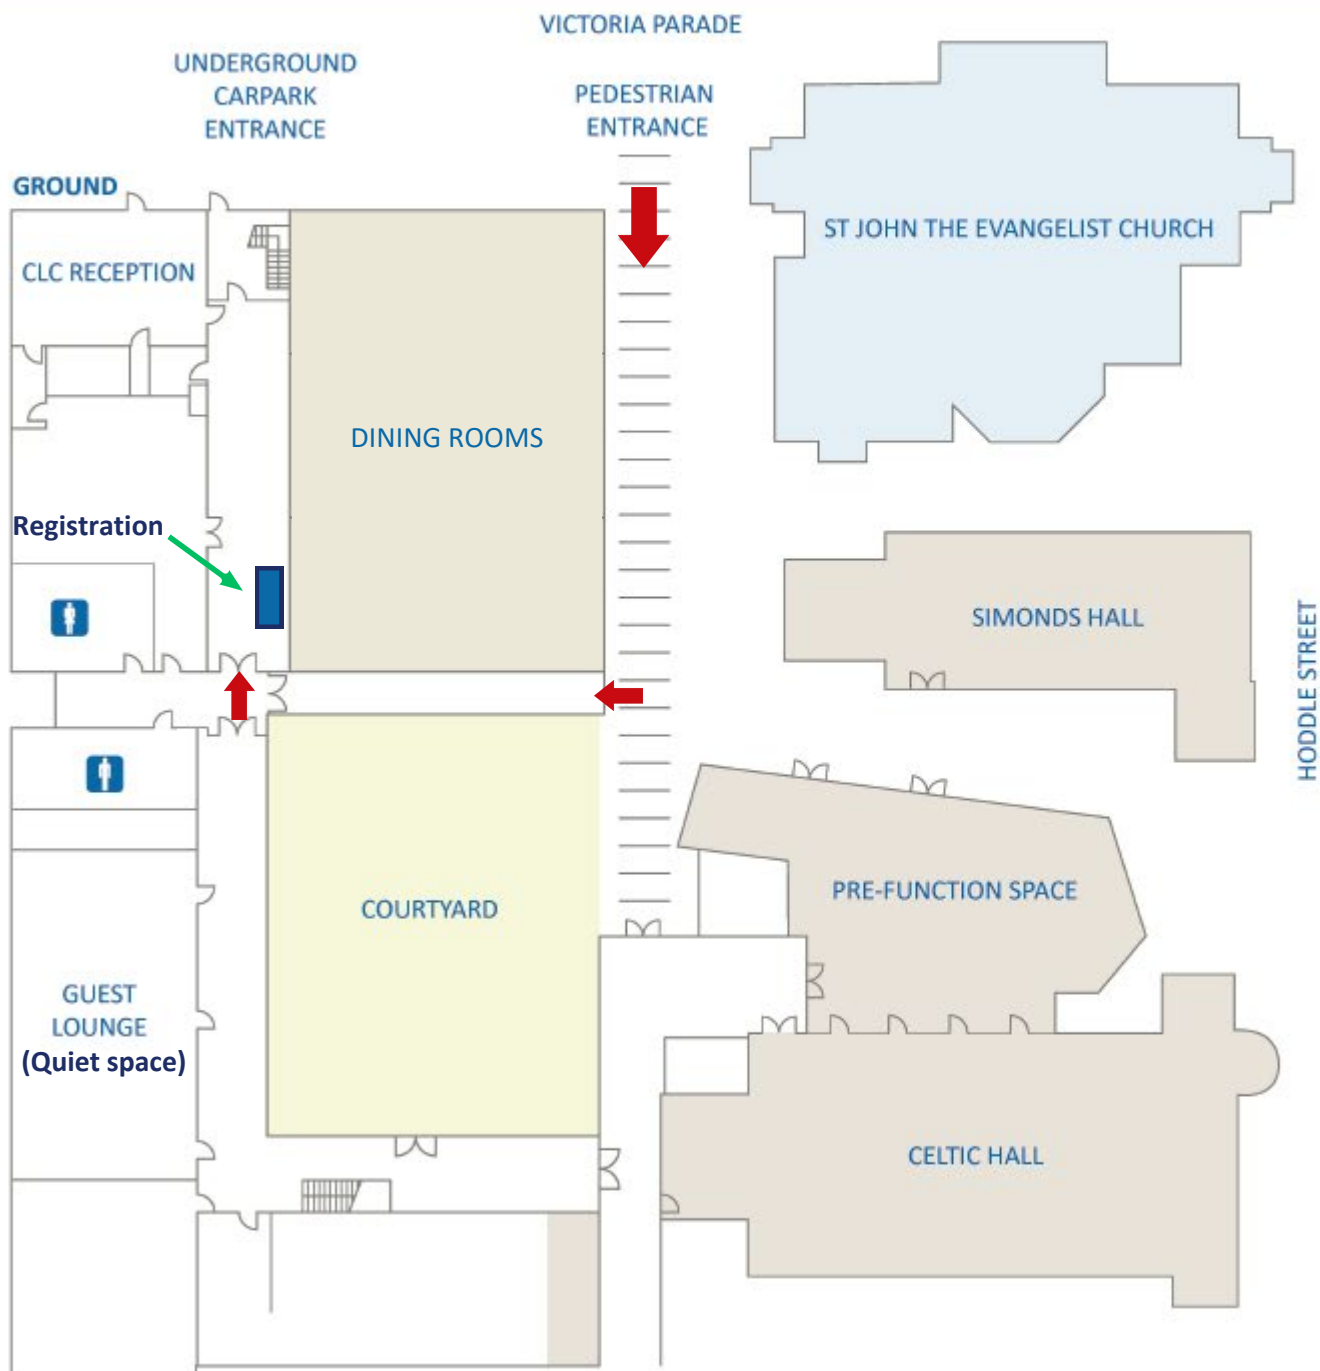

Venue Map - Catholic Leadership Centre, 576 Victoria Parade East Melbourne, 3002

Dining Rooms

Quiet Areas:

- Guest Lounge
- Level one balcony

Outdoor Seated Areas:

- Court yard
- Outside Symmonds Hall and Pre-function Space
- Level one balcony